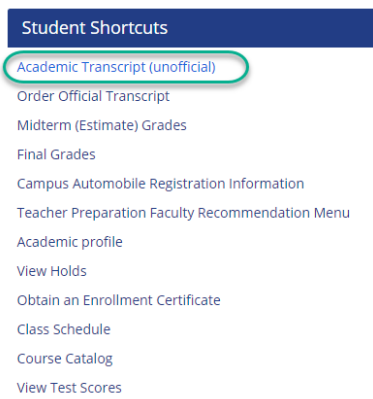

Determine your credit hours earned by logging into myLongwood from the Lancer Dashboard on Longwood's homepage.

Once in myLongwood, click your Student tab at the top.

In the Student Shortcuts area, click the Academic Transcript (unofficial) link.

Click Submit to show all transcript levels.

Academic Transcript Options

Select the transcript level and transcript type.

Transcript Level:

Transcript Type:

Scroll to the bottom of your transcript. Here you will see the cumulative earned hours. Compare your earned hours to the "Determine Your Time Ticket" chart on the [Registrar's website](#).