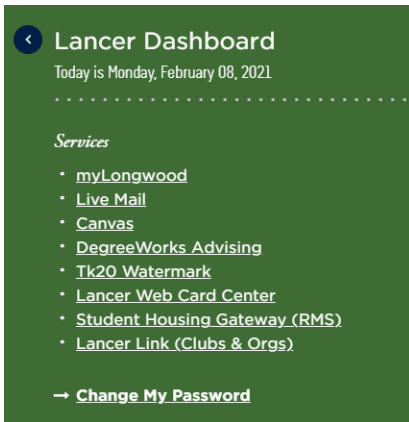

Determine your credit hours earned by logging into myLongwood from the Lancer Dashboard on Longwood's homepage.

Once in myLongwood, click your Student tab at the top.

In the Student Shortcuts area, click the Academic Transcript (unofficial) link.

Click Submit to show all transcript levels.

Academic Transcript Options

Select the transcript level and transcript type.

Transcript Level:

Transcript Type:

Scroll to the bottom of your transcript. Here you will see the cumulative earned hours. Compare your earned hours to the "Determine Your Time Ticket" chart on the [Registrar's website](#).